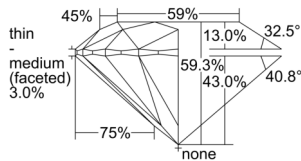

GIA®

FACSIMILE

GIA REPORT 2506357313

Verify this report at [GIA.edu](https://reportcheck.gia.edu)

GIA NATURAL DIAMOND DOSSIER®

September 04, 2024
GIA Report Number 2506357313
Shape and Cutting Style ..... Round Brilliant
Measurements ..... 5.25 - 5.27 x 3.12 mm

GRADING RESULTS

Carat Weight ..... 0.52 carat
Color Grade ..... F
Clarity Grade VS1
Cut Grade ..... Excellent

ADDITIONAL GRADING INFORMATION

Polish ..... Excellent
Symmetry ..... Excellent
Fluorescence ..... None
Clarity Characteristics ..... Cloud
Inscription(s): GIA 2506357313

PROPORTIONS

Profile to actual proportions