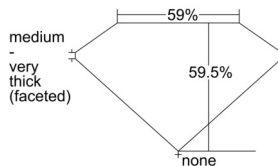

GIA®

FACSIMILE

GIA REPORT 2506358320

Verify this report at GIA.edu

GIA NATURAL DIAMOND DOSSIER®

September 06, 2024
GIA Report Number 2506358320
Shape and Cutting Style ..... Heart Brilliant
Measurements ..... 4.96 x 5.43 x 3.23 mm

GRADING RESULTS

Carat Weight ..... 0.50 carat
Color Grade ..... F
Clarity Grade VS1

ADDITIONAL GRADING INFORMATION

Polish ..... Excellent
Symmetry ..... Very Good
Fluorescence ..... None
Clarity Characteristics ..... Feather
Inscription(s): GIA 2506358320

PROPORTIONS

Profile not to actual proportions

GRADING SCALES

GIA COLOR SCALE		GIA CLARITY SCALE		
COLORLESS	D	VERY VERY SLIGHTLY INCLUDED	FLAWLESS	
	E		INTERNALLY FLAWLESS	
	F	VERY SLIGHTLY INCLUDED	VS₁	
	G		VS₂	
	H		VS₁	
	NEAR COLORLESS	I	SLIGHTLY INCLUDED	VS₂
		J		SI₁
		K	INCLUDED	SI₂
		L		I₁
		M		I₂
FAINT		N	INCLUDED	I₃
		O		
		P		
	VERY LIGHT	Q		
		R		
		S		
T				
LIGHT	U			
	V			
	W			
	X			
	Y			
	Z