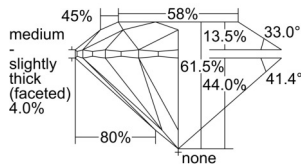

GIA®

FACSIMILE

GIA REPORT 2506358434

Verify this report at GIA.edu

GIA NATURAL DIAMOND DOSSIER®

September 06, 2024
GIA Report Number 2506358434
Shape and Cutting Style ..... Round Brilliant
Measurements ..... 5.21 - 5.26 x 3.22 mm

GRADING RESULTS

Carat Weight ..... 0.54 carat
Color Grade I
Clarity Grade VS1
Cut Grade ..... Excellent

ADDITIONAL GRADING INFORMATION

Polish ..... Excellent
Symmetry ..... Excellent
Fluorescence ..... Faint
Clarity Characteristics ..... Cloud, Feather, Pinpoint
Inscription(s): GIA 2506358434

PROPORTIONS

Profile to actual proportions

GRADING SCALES

GIA COLOR SCALE

COLORLESS	D
	E
	F
	G
	H
	I
	J
NEAR COLORLESS	K
	L
FAIN	M
	N
	O
	P
VERY LIGHT	Q
	R
	S
	T
	U
	V
	W
	X
	Y
LIGHT	Z

GIA CLARITY SCALE

FLAWLESS	VERY VERY SLIGHTLY INCLUDED	VS₁	VS₂	VS₁	VS₂	SL₁	SL₂	I₁	I₂	I₃		
											FLAWLESS	INTERNALLY FLAWLESS

GIA CUT SCALE

EXCELLENT
VERY GOOD
GOOD
FAIR
POOR