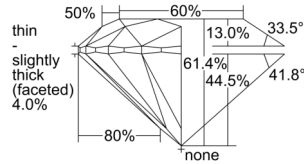

GIA®

FACSIMILE

GIA REPORT 2506359914

Verify this report at GIA.edu

GIA NATURAL DIAMOND DOSSIER®

September 06, 2024
GIA Report Number 2506359914
Shape and Cutting Style ..... Round Brilliant
Measurements ..... 4.66 - 4.70 x 2.88 mm

GRADING RESULTS

Carat Weight ..... 0.38 carat
Color Grade ..... D
Clarity Grade VVS1
Cut Grade ..... Excellent

ADDITIONAL GRADING INFORMATION

Polish ..... Excellent
Symmetry ..... Excellent
Fluorescence ..... Faint
Clarity Characteristics ..... Pinpoint
Inscription(s): GIA 2506359914

PROPORTIONS

Profile to actual proportions