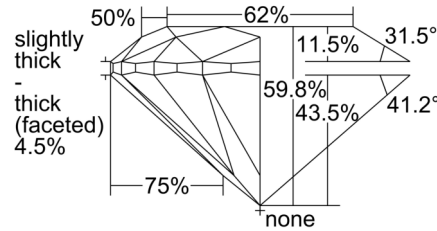

GIA NATURAL DIAMOND GRADING REPORT

September 05, 2024

GIA Report Number ..... 2506360841

Shape and Cutting Style ..... Round Brilliant

Measurements ..... 6.44 - 6.50 x 3.87 mm

GRADING RESULTS

Carat Weight ..... 1.00 carat

**Comments:** Clouds, pinpoints and internal graining are not shown.

PROPORTIONS

Profile to actual proportions

CLARITY CHARACTERISTICS

KEY TO SYMBOLS\*

- Feather
- Needle

\* Red symbols denote internal characteristics (inclusions). Green or black symbols denote external characteristics (blemishes). Diagram is an approximate representation of the diamond, and symbols shown indicate type, position, and approximate size of clarity characteristics. All clarity characteristics may not be shown. Details of finish are not shown.