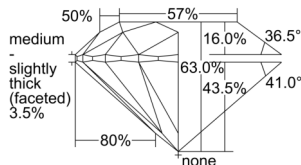

GIA®

FACSIMILE

GIA REPORT 2506367854

Verify this report at GIA.edu

GIA NATURAL DIAMOND DOSSIER®

September 06, 2024
GIA Report Number 2506367854
Shape and Cutting Style ..... Round Brilliant
Measurements ..... 5.66 - 5.71 x 3.58 mm

GRADING RESULTS

Carat Weight ..... 0.72 carat
Color Grade ..... E
Clarity Grade S11
Cut Grade ..... Excellent

ADDITIONAL GRADING INFORMATION

Polish ..... Excellent
Symmetry ..... Excellent
Fluorescence ..... None
Clarity Characteristics ..... Crystal, Cloud, Feather
Inscription(s): GIA 2506367854

PROPORTIONS

Profile to actual proportions