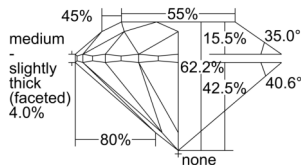

GIA®

FACSIMILE

GIA REPORT 2506382464

Verify this report at [GIA.edu](https://reportcheck.gia.edu)

GIA NATURAL DIAMOND DOSSIER®

September 10, 2024
GIA Report Number 2506382464
Shape and Cutting Style ..... Round Brilliant
Measurements ..... 4.93 - 4.95 x 3.07 mm

GRADING RESULTS

Carat Weight ..... 0.46 carat
Color Grade ..... D
Clarity Grade S11
Cut Grade ..... Excellent

ADDITIONAL GRADING INFORMATION

Polish ..... Excellent
Symmetry ..... Excellent
Fluorescence ..... None
Clarity Characteristics ..... Cloud, Crystal
Inscription(s): GIA 2506382464

PROPORTIONS

Profile to actual proportions