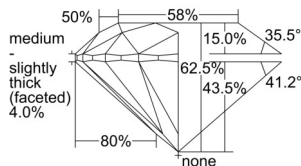

GIA®

FACSIMILE

GIA REPORT 2506385499

Verify this report at GIA.edu

GIA NATURAL DIAMOND DOSSIER®

September 10, 2024
GIA Report Number 2506385499
Shape and Cutting Style ..... Round Brilliant
Measurements ..... 5.35 - 5.40 x 3.36 mm

GRADING RESULTS

Carat Weight ..... 0.60 carat
Color Grade I
Clarity Grade VS2
Cut Grade ..... Excellent

ADDITIONAL GRADING INFORMATION

Polish ..... Excellent
Symmetry ..... Excellent
Fluorescence ..... Faint
Clarity Characteristics..... Crystal, Indented Natural, Cavity
Inspection(s): GIA 2506385499

PROPORTIONS

Profile to actual proportions

GRADING SCALES

GIA COLOR SCALE	GIA CLARITY SCALE	GIA CUT SCALE	
D	FLAWLESS	EXCELLENT	
E	INTERNALLY FLAWLESS		
F		VVS₁	VERY GOOD
G	VVS₂		
H	VS₁	GOOD	
I	VS₂		
J	SI₁	FAIR	
K	SI₂		
L	I₁	POOR	
M	I₂		
N	I₃		
O			
P			
Q			
R			
S			
T			
U			
V			
W			
X			
Y			
Z