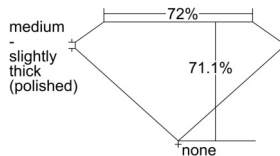

GIA®

FACSIMILE

GIA REPORT 2506387281

Verify this report at GIA.edu

GIA NATURAL DIAMOND DOSSIER®

September 09, 2024
GIA Report Number 2506387281
Shape and Cutting Style ..... Square Modified Brilliant
Measurements ..... 3.98 x 3.92 x 2.79 mm

GRADING RESULTS

Carat Weight ..... 0.36 carat
Color Grade ..... D
Clarity Grade VS2

ADDITIONAL GRADING INFORMATION

Polish ..... Excellent
Symmetry ..... Very Good
Fluorescence ..... None
Clarity Characteristics ..... Crystal, Cloud
Inscription(s): GIA 2506387281

PROPORTIONS

Profile not to actual proportions

GRADING SCALES

GIA COLOR SCALE		GIA CLARITY SCALE		
COLORLESS	D	VERY VERY SLIGHTLY INCLUDED	FLAWLESS	
	E		INTERNALLY FLAWLESS	
	F		VVS₁	
	G		VVS₂	
	NEAR COLORLESS	H	VERY SLIGHTLY INCLUDED	VS₁
		I		VS₂
		J	SLIGHTLY INCLUDED	I₁
		K		I₂
		L		I₃
		M		
FAINT	N	INCLUDED		
	O			
	P			
	Q			
	R			
	S			
	T			
	U			
VERT LIGHT	V			
	W			
	X			
	Y			
LIGHT	Z