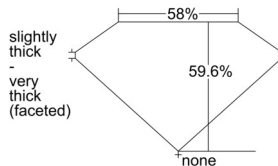

GIA®

FACSIMILE

GIA REPORT 2506387714

Verify this report at GIA.edu

GIA NATURAL DIAMOND DOSSIER®

September 10, 2024
GIA Report Number 2506387714
Shape and Cutting Style ..... Heart Brilliant
Measurements ..... 5.21 x 6.19 x 3.69 mm

GRADING RESULTS

Carat Weight ..... 0.70 carat
Color Grade ..... G
Clarity Grade VVS1

ADDITIONAL GRADING INFORMATION

Polish ..... Excellent
Symmetry ..... Excellent
Fluorescence ..... Strong Blue
Clarity Characteristics..... Pinpoint, Feather, Indented Natural
Inspection(s): GIA 2506387714

PROPORTIONS

Profile not to actual proportions

GRADING SCALES

GIA COLOR SCALE		GIA CLARITY SCALE			
COLORLESS	D	VERY VERY SLIGHTLY INCLUDED	FLAWLESS		
	E		INTERNALLY FLAWLESS		
	F	VERY SLIGHTLY INCLUDED	VVS₁		
	G		VVS₂		
	H		VS₁		
	NEAR COLORLESS	I	SLIGHTLY INCLUDED	VS₂	
		J		SI₁	
		FAINT	K	INCLUDED	SI₂
			L		I₁
			M		I₂
VERY LIGHT			N	INCLUDED	I₃
			O		
			P		
	Q				
LIGHT	R				
	S				
	T				
	U				
	V				
	Z