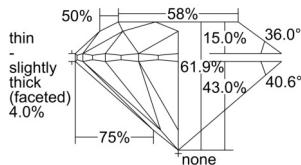

GIA®

FACSIMILE

GIA REPORT 2506387777

Verify this report at GIA.edu

GIA NATURAL DIAMOND DOSSIER®

September 09, 2024
GIA Report Number 2506387777
Shape and Cutting Style ..... Round Brilliant
Measurements ..... 4.25 - 4.28 x 2.64 mm

GRADING RESULTS

Carat Weight ..... 0.30 carat
Color Grade ..... F
Clarity Grade VS1
Cut Grade ..... Excellent

ADDITIONAL GRADING INFORMATION

Polish ..... Excellent
Symmetry ..... Excellent
Fluorescence ..... None
Clarity Characteristics ..... Cloud, Feather, Pinpoint
Inscription(s): GIA 2506387777

PROPORTIONS

Profile to actual proportions

GRADING SCALES

GIA COLOR SCALE	GIA CLARITY SCALE	GIA CUT SCALE
COLOURLESS	FLAWLESS	EXCELLENT
D	INTERNALLY FLAWLESS	
E	VVS₁	VERY GOOD
F		
G	VVS₂	
H	VS₁	GOOD
I		
J	VS₂	
K	SI₁	FAIR
L		
M	SI₂	
N	I₁	POOR
O		
P	I₂	
Q	I₃	
R		
S		
T		
U		
V		
W		
X		
Y		
Z