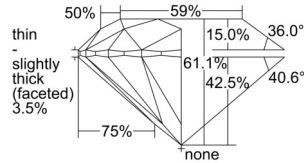

GIA®

FACSIMILE

GIA REPORT 2506388399

Verify this report at GIA.edu

GIA NATURAL DIAMOND DOSSIER®

September 10, 2024
GIA Report Number 2506388399
Shape and Cutting Style ..... Round Brilliant
Measurements ..... 4.49 - 4.51 x 2.75 mm

GRADING RESULTS

Carat Weight ..... 0.34 carat
Color Grade ..... G
Clarity Grade S11
Cut Grade ..... Excellent

ADDITIONAL GRADING INFORMATION

Polish ..... Very Good
Symmetry ..... Excellent
Fluorescence ..... None
Clarity Characteristics..... Crystal, Cloud, Indented Natural
Inscription(s): GIA 2506388399

PROPORTIONS

Profile to actual proportions

GRADING SCALES

GIA COLOR SCALE	GIA CLARITY SCALE	GIA CUT SCALE	
D	FLAWLESS	EXCELLENT	
E	INTERNALLY FLAWLESS		
F		VVS₁	VERY GOOD
G	VVS₂		
H	VS₁	GOOD	
I	VS₂		
J	S1₁	FAIR	
K	S1₂		
L	I₁	POOR	
M	I₂		
N	I₃		
O			
P			
Q			
R			
S			
T			
U			
V			
W			
X			
Y			
Z