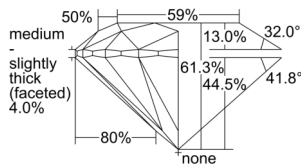

GIA®

FACSIMILE

GIA REPORT 2506389301

Verify this report at GIA.edu

GIA NATURAL DIAMOND DOSSIER®

September 10, 2024
GIA Report Number 2506389301
Shape and Cutting Style ..... Round Brilliant
Measurements ..... 5.11 - 5.14 x 3.14 mm

GRADING RESULTS

Carat Weight ..... 0.50 carat
Color Grade I
Clarity Grade VS1
Cut Grade ..... Excellent

ADDITIONAL GRADING INFORMATION

Polish ..... Excellent
Symmetry ..... Excellent
Fluorescence ..... None
Clarity Characteristics..... Crystal, Cloud, Pinpoint
Inscription(s): GIA 2506389301

PROPORTIONS

Profile to actual proportions

GRADING SCALES

GIA COLOR SCALE	GIA CLARITY SCALE	GIA CUT SCALE	
D	FLAWLESS	EXCELLENT	
E	INTERNALLY FLAWLESS		
F		VVS₁	VERY GOOD
G	VVS₂		
H	VS₁	GOOD	
I	VS₂		
J	SI₁	FAIR	
K	SI₂		
L	I₁	POOR	
M	I₂		
N	I₃		
O			
P			
Q			
R			
S			
T			
U			
V			
W			
X			
Y			
Z