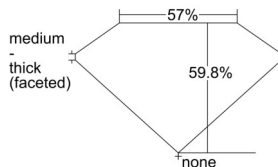

GIA®

FACSIMILE

GIA REPORT 2506393775

Verify this report at GIA.edu

GIA NATURAL DIAMOND DOSSIER®

September 11, 2024
GIA Report Number 2506393775
Shape and Cutting Style ..... Heart Brilliant
Measurements ..... 5.74 x 6.67 x 3.99 mm

GRADING RESULTS

Carat Weight ..... 0.91 carat
Color Grade I
Clarity Grade VS2

ADDITIONAL GRADING INFORMATION

Polish ..... Excellent
Symmetry ..... Very Good
Fluorescence ..... Faint
Clarity Characteristics ..... Feather, Crystal
Inscription(s): GIA 2506393775

PROPORTIONS

Profile not to actual proportions

GRADING SCALES

GIA COLOR SCALE		GIA CLARITY SCALE			
COLORLESS	D	VERY VERY SLIGHTLY INCLUDED	FLAWLESS		
	E		INTERNALLY FLAWLESS		
	F	VERY SLIGHTLY INCLUDED	VVS₁		
	G		VVS₂		
	H		VS₁		
	NEAR COLORLESS	I	SLIGHTLY INCLUDED	VS₂	
		J		SI₁	
		FAINT	K	INCLUDED	SI₂
			L		I₁
			M		I₂
VERT LIGHT	N	LIGHT	I₃		
	O				
	P				
	Q				
	R				
	S				
	T