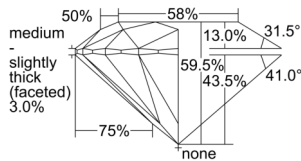

GIA®

FACSIMILE

GIA REPORT 2506393935

Verify this report at GIA.edu

GIA NATURAL DIAMOND DOSSIER®

September 11, 2024
GIA Report Number 2506393935
Shape and Cutting Style ..... Round Brilliant
Measurements ..... 5.89 - 5.92 x 3.51 mm

GRADING RESULTS

Carat Weight ..... 0.74 carat
Color Grade ..... E
Clarity Grade VVS1
Cut Grade ..... Excellent

ADDITIONAL GRADING INFORMATION

Polish ..... Excellent
Symmetry ..... Excellent
Fluorescence ..... Medium Blue
Clarity Characteristics ..... Pinpoint
Inscription(s): GIA 2506393935

PROPORTIONS

Profile to actual proportions

GRADING SCALES

GIA COLOR SCALE	GIA CLARITY SCALE	GIA CUT SCALE
D	FLAWLESS	EXCELLENT
E	FLAWLESS	
F	INTERNALLY FLAWLESS	VERY GOOD
G	FLAWLESS	
H	VVS₁	GOOD
I	VVS₂	
J	VS₁	FAIR
K	VS₂	
L	SI₁	POOR
M	SI₂	
N	I₁	
O	I₂	
P	I₃	
Q		
R		
S		
T		
U		
V		
W		
X		
Y		
Z