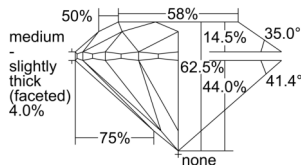

GIA®

FACSIMILE

GIA REPORT 2506396304

Verify this report at GIA.edu

GIA NATURAL DIAMOND DOSSIER®

September 11, 2024
GIA Report Number 2506396304
Shape and Cutting Style ..... Round Brilliant
Measurements ..... 5.61 - 5.68 x 3.53 mm

GRADING RESULTS

Carat Weight ..... 0.70 carat
Color Grade ..... D
Clarity Grade S11
Cut Grade ..... Excellent

ADDITIONAL GRADING INFORMATION

Polish ..... Very Good
Symmetry ..... Very Good
Fluorescence ..... None
Clarity Characteristics..... Cloud, Crystal, Needle, Feather
Inscription(s): GIA 2506396304

PROPORTIONS

Profile to actual proportions

GRADING SCALES

GIA COLOR SCALE	GIA CLARITY SCALE	GIA CUT SCALE	
D	FLAWLESS	EXCELLENT	
E	INTERNALLY FLAWLESS		
F		VVS₁	VERY GOOD
G	VVS₂		
H	VS₁	GOOD	
I	VS₂		
J	S1₁	FAIR	
K	S1₂		
L	I₁	POOR	
M	I₂		
N	I₃		
O			
P			
Q			
R			
S			
T			
U			
V			
W			
X			
Y			
Z