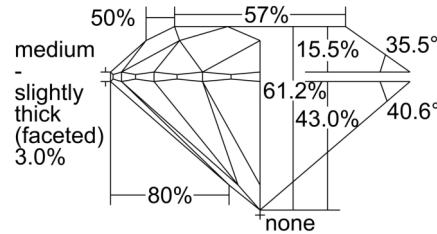

GIA REPORT
2506398624

Verify this report at GIA.edu

FACSIMILE

This is a digital representation of the original GIA Report. This representation might not be accepted in lieu of the original GIA Report in certain circumstances. The original GIA Report includes certain security features which are not reproducible on this facsimile.

GIA NATURAL DIAMOND GRADING REPORT

September 12, 2024
GIA Report Number 2506398624
Shape and Cutting Style ..... Round Brilliant
Measurements ..... 6.57 - 6.59 x 4.03 mm

GRADING RESULTS

Carat Weight ..... 1.06 carat
Color Grade ..... F
Clarity Grade ..... Internally Flawless
Cut Grade ..... Excellent

ADDITIONAL GRADING INFORMATION

Polish ..... Excellent
Symmetry ..... Excellent
Fluorescence ..... None
Inscription(s): GIA 2506398624
Comments: Minor details of polish are not shown.

PROPORTIONS

Profile to actual proportions