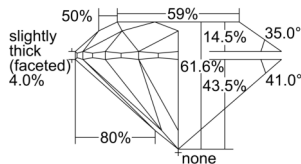

GIA®

FACSIMILE

GIA REPORT 2506399829

Verify this report at GIA.edu

GIA NATURAL DIAMOND DOSSIER®

September 11, 2024
GIA Report Number 2506399829
Shape and Cutting Style ..... Round Brilliant
Measurements ..... 4.71 - 4.73 x 2.91 mm

GRADING RESULTS

Carat Weight ..... 0.40 carat
Color Grade ..... G
Clarity Grade S11
Cut Grade ..... Excellent

ADDITIONAL GRADING INFORMATION

Polish ..... Excellent
Symmetry ..... Excellent
Fluorescence ..... None
Clarity Characteristics ..... Crystal
Inscription(s): GIA 2506399829

PROPORTIONS

Profile to actual proportions