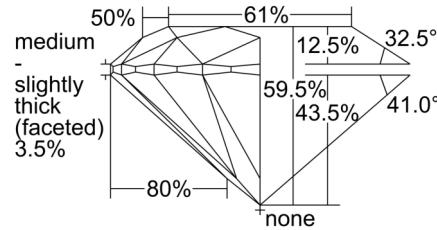

GIA NATURAL DIAMOND GRADING REPORT

September 12, 2024

GIA Report Number 2506402883

Shape and Cutting Style Round Brilliant

Measurements 6.48 - 6.52 x 3.87 mm

GRADING RESULTS

Carat Weight 1.01 carat

Color Grade I

Clarity Grade SI2

Cut Grade Excellent

ADDITIONAL GRADING INFORMATION

Polish Excellent

Symmetry Excellent

Fluorescence Medium Blue

Inscription(s): GIA 2506402883

Comments: Pinpoints are not shown.

PROPORTIONS

Profile to actual proportions

CLARITY CHARACTERISTICS

KEY TO SYMBOLS*

- Crystal
- ~ Feather
- ∖ Needle
- ∧ Natural

* Red symbols denote internal characteristics (inclusions). Green or black symbols denote external characteristics (blemishes). Diagram is an approximate representation of the diamond, and symbols shown indicate type, position, and approximate size of clarity characteristics. All clarity characteristics may not be shown. Details of finish are not shown.