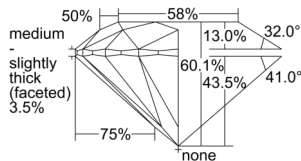

GIA®

FACSIMILE

GIA REPORT 2506407331

Verify this report at GIA.edu

GIA NATURAL DIAMOND DOSSIER®

September 12, 2024
GIA Report Number 2506407331
Shape and Cutting Style ..... Round Brilliant
Measurements ..... 4.82 - 4.84 x 2.91 mm

GRADING RESULTS

Carat Weight ..... 0.41 carat
Color Grade ..... E
Clarity Grade VS1
Cut Grade ..... Excellent

ADDITIONAL GRADING INFORMATION

Polish ..... Excellent
Symmetry ..... Excellent
Fluorescence ..... None
Clarity Characteristics..... Crystal, Feather, Cloud, Pinpoint
Inscription(s): GIA 2506407331

PROPORTIONS

Profile to actual proportions

GRADING SCALES

GIA COLOR SCALE	GIA CLARITY SCALE	GIA CUT SCALE
D	FLAWLESS	EXCELLENT
E	FLAWLESS	
F	INTERNALLY FLAWLESS	VERY GOOD
G	FLAWLESS	
H	VVS₁	GOOD
I	VVS₂	
J	VS₁	FAIR
K	VS₂	
L	SI₁	POOR
M	SI₂	
N	I₁	
O	I₂	
P	I₃	
Q		
R		
S		
T		
U		
V		
W		
X		
Y		
Z