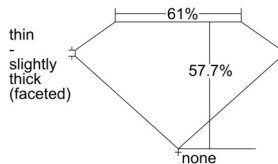

GIA®

FACSIMILE

GIA REPORT 2506421451

Verify this report at GIA.edu

GIA NATURAL DIAMOND DOSSIER®

September 16, 2024
GIA Report Number 2506421451
Shape and Cutting Style ..... Heart Brilliant
Measurements ..... 4.07 x 4.74 x 2.74 mm

GRADING RESULTS

Carat Weight ..... 0.32 carat
Color Grade ..... D
Clarity Grade VVS2

ADDITIONAL GRADING INFORMATION

Polish ..... Excellent
Symmetry ..... Very Good
Fluorescence ..... None
Clarity Characteristics ..... Needle, Pinpoint
Inscription(s): GIA 2506421451

PROPORTIONS

Profile not to actual proportions

GRADING SCALES

GIA COLOR SCALE		GIA CLARITY SCALE			
COLORLESS	D	VERY VERY SLIGHTLY INCLUDED	FLAWLESS		
	E		INTERNALLY FLAWLESS		
	F	VERY SLIGHTLY INCLUDED	VVS₁		
	G		VVS₂		
	H		VS₁		
	NEAR COLORLESS	I	SLIGHTLY INCLUDED	VS₂	
		J		SI₁	
		FAINT	K	INCLUDED	SI₂
			L		I₁
			M		I₂
VERT LIGHT	N	LIGHT	I₃		
	O				
	P				
	Q				
	R