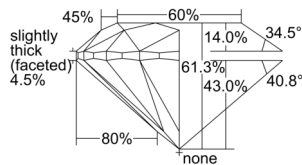

GIA®

FACSIMILE

GIA REPORT 2506422044

Verify this report at GIA.edu

GIA NATURAL DIAMOND DOSSIER®

September 16, 2024
GIA Report Number 2506422044
Shape and Cutting Style ..... Round Brilliant
Measurements ..... 4.01 - 4.04 x 2.47 mm

GRADING RESULTS

Carat Weight ..... 0.25 carat
Color Grade ..... D
Clarity Grade VS2
Cut Grade ..... Excellent

ADDITIONAL GRADING INFORMATION

Polish ..... Excellent
Symmetry ..... Excellent
Fluorescence ..... None
Clarity Characteristics ..... Crystal
Inscription(s): GIA 2506422044

PROPORTIONS

Profile to actual proportions