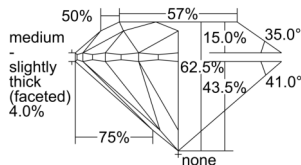

GIA®

FACSIMILE

GIA REPORT 2506422194

Verify this report at GIA.edu

GIA NATURAL DIAMOND DOSSIER®

September 16, 2024
GIA Report Number 2506422194
Shape and Cutting Style ..... Round Brilliant
Measurements ..... 4.29 - 4.32 x 2.69 mm

GRADING RESULTS

Carat Weight ..... 0.31 carat
Color Grade ..... F
Clarity Grade S11
Cut Grade ..... Excellent

ADDITIONAL GRADING INFORMATION

Polish ..... Excellent
Symmetry ..... Excellent
Fluorescence ..... None
Clarity Characteristics ..... Cloud, Crystal
Inscription(s): GIA 2506422194

PROPORTIONS

Profile to actual proportions

GRADING SCALES

GIA COLOR SCALE	GIA CLARITY SCALE	GIA CUT SCALE	
D	FLAWLESS	EXCELLENT	
E	INTERNALLY FLAWLESS		
F		VVS₁	VERY GOOD
G	VVS₂		
H	VS₁	GOOD	
I	VS₂		
J	S1₁	FAIR	
K	S1₂		
L	I₁	POOR	
M	I₂		
N	I₃		
O			
P			
Q			
R			
S			
T			
U			
V			
W			
X			
Y			
Z