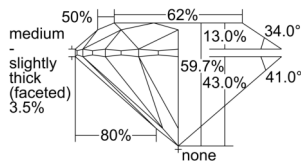

GIA®

FACSIMILE

GIA REPORT 2506422286

Verify this report at GIA.edu

GIA NATURAL DIAMOND DOSSIER®

September 16, 2024
GIA Report Number 2506422286
Shape and Cutting Style ..... Round Brilliant
Measurements ..... 3.67 - 3.69 x 2.20 mm

GRADING RESULTS

Carat Weight ..... 0.18 carat
Color Grade ..... G
Clarity Grade VS1
Cut Grade ..... Excellent

ADDITIONAL GRADING INFORMATION

Polish ..... Excellent
Symmetry ..... Excellent
Fluorescence ..... Faint
Clarity Characteristics ..... Cloud, Pinpoint
Inscription(s): GIA 2506422286

PROPORTIONS

Profile to actual proportions

GRADING SCALES

GIA COLOR SCALE	GIA CLARITY SCALE	GIA CUT SCALE	
D	FLAWLESS	EXCELLENT	
E	INTERNALLY FLAWLESS		
F		VVS₁	VERY GOOD
G	VVS₂		
H	VS₁	GOOD	
I	VS₂		
J	SI₁	FAIR	
K	SI₂		
L	I₁	POOR	
M	I₂		
N	I₃		
O			
P			
Q			
R			
S			
T			
U			
V			
W			
X			
Y			
Z