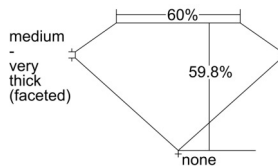

GIA®

FACSIMILE

GIA REPORT 2506423200

Verify this report at GIA.edu

GIA NATURAL DIAMOND DOSSIER®

September 16, 2024
GIA Report Number 2506423200
Shape and Cutting Style ..... Heart Brilliant
Measurements ..... 4.06 x 4.66 x 2.79 mm

GRADING RESULTS

Carat Weight ..... 0.32 carat
Color Grade ..... H
Clarity Grade SI1

ADDITIONAL GRADING INFORMATION

Polish ..... Excellent
Symmetry ..... Very Good
Fluorescence ..... None
Clarity Characteristics ..... Cloud
Inscription(s): GIA 2506423200

PROPORTIONS

Profile not to actual proportions

GRADING SCALES

GIA COLOR SCALE		GIA CLARITY SCALE	
COLORLESS	D	VERY VERY SLIGHTLY INCLUDED	FLAWLESS
	E		INTERNALLY FLAWLESS
	F		VVS₁
	G		VVS₂
	H		VS₁
	I		VS₂
	J		SI₁
	K		SI₂
	L		I₁
	M		I₂
NEAR COLORLESS	N	SLIGHTLY INCLUDED	I₃
	O		
	P		
	Q		
FAINT	R	INCLUDED	
	S		
	T		
	U		
VERT LIGHT	V		
	W		
	X		
	Y		
LIGHT	Z