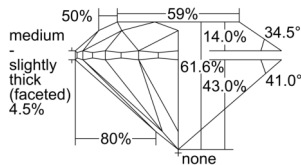

GIA®

FACSIMILE

GIA REPORT 2506431589

Verify this report at GIA.edu

GIA NATURAL DIAMOND DOSSIER®

September 18, 2024
GIA Report Number 2506431589
Shape and Cutting Style ..... Round Brilliant
Measurements ..... 4.30 - 4.33 x 2.66 mm

GRADING RESULTS

Carat Weight ..... 0.30 carat
Color Grade ..... H
Clarity Grade VS1
Cut Grade ..... Excellent

ADDITIONAL GRADING INFORMATION

Polish ..... Excellent
Symmetry ..... Excellent
Fluorescence ..... Faint
Clarity Characteristics ..... Crystal, Cloud, Pinpoint
Inspection(s): GIA 2506431589

PROPORTIONS

Profile to actual proportions

GRADING SCALES

GIA COLOR SCALE	GIA CLARITY SCALE	GIA CUT SCALE	
D	FLAWLESS	EXCELLENT	
E	INTERNALLY FLAWLESS		
F		VVS₁	VERY GOOD
G	VVS₂		
H	VS₁	GOOD	
I	VS₂		
J	SI₁	FAIR	
K	SI₂		
L	I₁	POOR	
M	I₂		
N	I₃		
O			
P			
Q			
R			
S			
T			
U			
V			
W			
X			
Y			
Z