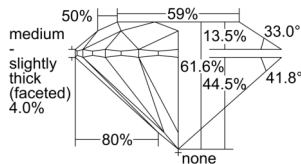

GIA®

FACSIMILE

GIA REPORT 2506434649

Verify this report at GIA.edu

GIA NATURAL DIAMOND DOSSIER®

September 17, 2024
GIA Report Number 2506434649
Shape and Cutting Style ..... Round Brilliant
Measurements ..... 5.08 - 5.11 x 3.14 mm

GRADING RESULTS

Carat Weight ..... 0.50 carat
Color Grade ..... G
Clarity Grade S11
Cut Grade ..... Excellent

ADDITIONAL GRADING INFORMATION

Polish ..... Excellent
Symmetry ..... Excellent
Fluorescence ..... Faint
Clarity Characteristics ..... Crystal
Inscription(s): GIA 2506434649

PROPORTIONS

Profile to actual proportions

GRADING SCALES

GIA COLOR SCALE

COLORESS	D
	E
	F
	G
	H
	I
	J
NEAR COLORESS	K
	L
FAIN	M
	N
	O
	P
VERY LIGHT	Q
	R
	S
	T
	U
	V
	W
	X
	Y
LIGHT	Z

GIA CLARITY SCALE

FLAWLESS	VERY VERY SLIGHTLY INCLUDED	VS₁	VS₂	SI₁	SI₂	I₁	I₂	I₃	
									FLAWLESS
INTERNALLY FLAWLESS	VERY SLIGHTLY INCLUDED								

GIA CUT SCALE

EXCELLENT
VERY GOOD
GOOD
FAIR
POOR