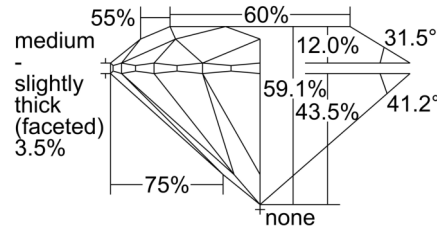

GIA NATURAL DIAMOND GRADING REPORT

September 18, 2024

GIA Report Number 2506436558

Shape and Cutting Style Round Brilliant

Measurements 6.53 - 6.56 x 3.87 mm

GRADING RESULTS

Carat Weight 1.01 carat

Color Grade E

PROPORTIONS

Profile to actual proportions

CLARITY CHARACTERISTICS

KEY TO SYMBOLS*

- Pinpoint

* Red symbols denote internal characteristics (inclusions). Green or black symbols denote external characteristics (blemishes). Diagram is an approximate representation of the diamond, and symbols shown indicate type, position, and approximate size of clarity characteristics. All clarity characteristics may not be shown. Details of finish are not shown.