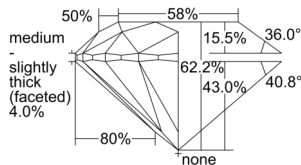

GIA®

FACSIMILE

GIA REPORT 2506437876

Verify this report at GIA.edu

GIA NATURAL DIAMOND DOSSIER®

September 18, 2024
GIA Report Number 2506437876
Shape and Cutting Style ..... Round Brilliant
Measurements ..... 4.30 - 4.31 x 2.68 mm

GRADING RESULTS

Carat Weight ..... 0.30 carat
Color Grade ..... G
Clarity Grade S11
Cut Grade ..... Excellent

ADDITIONAL GRADING INFORMATION

Polish ..... Excellent
Symmetry ..... Excellent
Fluorescence ..... None
Clarity Characteristics ..... Feather
Inscription(s): GIA 2506437876

PROPORTIONS

Profile to actual proportions

GRADING SCALES

GIA COLOR SCALE	GIA CLARITY SCALE	GIA CUT SCALE	
D	FLAWLESS	EXCELLENT	
E	INTERNALLY FLAWLESS		
F		VVS₁	VERY GOOD
G	VVS₂		
H	VS₁	GOOD	
I	VS₂		
J	S1₁	FAIR	
K	S1₂		
L	I₁	POOR	
M	I₂		
N	I₃		
O			
P			
Q			
R			
S			
T			
U			
V			
W			
X			
Y			
Z