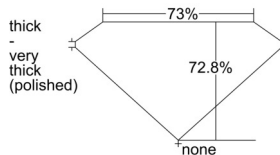

GIA®

FACSIMILE

GIA REPORT 2506438142

Verify this report at GIA.edu

GIA NATURAL DIAMOND DOSSIER®

September 17, 2024
GIA Report Number 2506438142
Shape and Cutting Style ..... Square Modified Brilliant
Measurements ..... 4.30 x 4.27 x 3.10 mm

GRADING RESULTS

Carat Weight ..... 0.50 carat
Color Grade ..... F
Clarity Grade VVS2

ADDITIONAL GRADING INFORMATION

Polish ..... Excellent
Symmetry ..... Excellent
Fluorescence ..... Faint
Clarity Characteristics ..... Pinpoint
Inspection(s): GIA 2506438142

PROPORTIONS

Profile not to actual proportions

GRADING SCALES

GIA COLOR SCALE		GIA CLARITY SCALE			
COLORLESS	D	VERY VERY SLIGHTLY INCLUDED	FLAWLESS		
	E		INTERNALLY FLAWLESS		
	F		VVS₁		
	NEAR COLORLESS	G	VERY SLIGHTLY INCLUDED	VVS₂	
		H		VS₁	
		FAINT	I	SLIGHTLY INCLUDED	VS₂
			J		SI₁
			K		SI₂
	LIGHT	L	INCLUDED	I₁	
		M		I₂	
N		I₃			
O					
P					
Q					
R					
S					
T					
U					
V					
W					
X					
Y					
Z