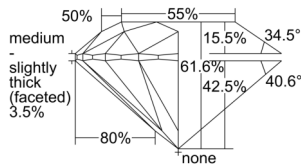

GIA®

FACSIMILE

GIA REPORT 2506445114

Verify this report at GIA.edu

GIA NATURAL DIAMOND DOSSIER®

September 18, 2024
GIA Report Number 2506445114
Shape and Cutting Style ..... Round Brilliant
Measurements ..... 5.41 - 5.45 x 3.34 mm

GRADING RESULTS

Carat Weight ..... 0.60 carat
Color Grade ..... D
Clarity Grade S11
Cut Grade ..... Excellent

ADDITIONAL GRADING INFORMATION

Polish ..... Excellent
Symmetry ..... Excellent
Fluorescence ..... Faint
Clarity Characteristics ..... Crystal, Cloud
Inscription(s): GIA 2506445114

PROPORTIONS

Profile to actual proportions

GRADING SCALES

GIA COLOR SCALE	GIA CLARITY SCALE	GIA CUT SCALE	
D	FLAWLESS	EXCELLENT	
E	INTERNALLY FLAWLESS		
F		VVS₁	VERY GOOD
G	VVS₂		
H	VS₁	GOOD	
I	VS₂		
J	S1₁	FAIR	
K	S1₂		
L	I₁	POOR	
M	I₂		
N	I₃		
O			
P			
Q			
R			
S			
T			
U			
V			
W			
X			
Y			
Z