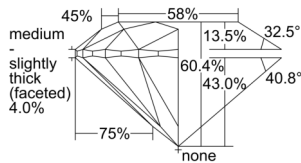

GIA®

FACSIMILE

GIA REPORT 2506447074

Verify this report at GIA.edu

GIA NATURAL DIAMOND DOSSIER®

September 19, 2024
GIA Report Number 2506447074
Shape and Cutting Style ..... Round Brilliant
Measurements ..... 4.76 - 4.79 x 2.88 mm

GRADING RESULTS

Carat Weight ..... 0.40 carat
Color Grade ..... D
Clarity Grade S11
Cut Grade ..... Excellent

ADDITIONAL GRADING INFORMATION

Polish ..... Excellent
Symmetry ..... Excellent
Fluorescence ..... None
Clarity Characteristics ..... Crystal, Cloud
Inscription(s): GIA 2506447074

PROPORTIONS

Profile to actual proportions

GRADING SCALES

GIA COLOR SCALE	GIA CLARITY SCALE	GIA CUT SCALE
D	FLAWLESS	EXCELLENT
E	FLAWLESS	
F	INTERNALLY FLAWLESS	VERY GOOD
G	FLAWLESS	
H	VVS₁	GOOD
I	VVS₂	
J	VS₁	FAIR
K	VS₂	
L	S1₁	POOR
M	S1₂	
N	I₁	
O	I₂	
P	I₃	
Q		
R		
S		
T		
U		
V		
W		
X		
Y		
Z