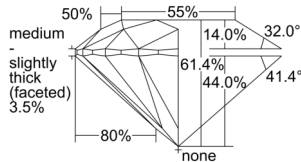

GIA®

FACSIMILE

GIA REPORT 2506447078

Verify this report at GIA.edu

GIA NATURAL DIAMOND DOSSIER®

September 19, 2024
GIA Report Number 2506447078
Shape and Cutting Style ..... Round Brilliant
Measurements ..... 4.37 - 4.39 x 2.69 mm

GRADING RESULTS

Carat Weight ..... 0.31 carat
Color Grade ..... D
Clarity Grade S11
Cut Grade ..... Excellent

ADDITIONAL GRADING INFORMATION

Polish ..... Excellent
Symmetry ..... Excellent
Fluorescence ..... None
Clarity Characteristics ..... Cloud, Crystal, Feather
Inscription(s): GIA 2506447078

PROPORTIONS

Profile to actual proportions

GRADING SCALES

GIA COLOR SCALE	GIA CLARITY SCALE	GIA CUT SCALE	
D	FLAWLESS	EXCELLENT	
E	INTERNALLY FLAWLESS		
F		VVS₁	VERY GOOD
G	VVS₂		
H	VS₁	GOOD	
I	VS₂		
J	S1₁	FAIR	
K	S1₂		
L	I₁	POOR	
M	I₂		
N	I₃		
O			
P			
Q			
R			
S			
T			
U			
V			
W			
X			
Y			
Z