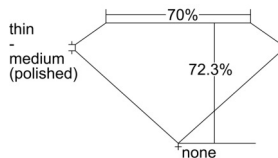

GIA®

FACSIMILE

GIA REPORT 2506449725

Verify this report at GIA.edu

GIA NATURAL DIAMOND DOSSIER®

September 19, 2024
GIA Report Number 2506449725
Shape and Cutting Style ..... Square Modified Brilliant
Measurements ..... 5.32 x 5.29 x 3.83 mm

GRADING RESULTS

Carat Weight ..... 0.90 carat
Color Grade ..... H
Clarity Grade VS2

ADDITIONAL GRADING INFORMATION

Polish ..... Excellent
Symmetry ..... Excellent
Fluorescence ..... None
Clarity Characteristics ..... Cloud
Inscription(s): GIA 2506449725

PROPORTIONS

Profile not to actual proportions

GRADING SCALES

GIA COLOR SCALE		GIA CLARITY SCALE			
COLORLESS	D	VERY VERY SLIGHTLY INCLUDED	FLAWLESS		
	E		INTERNALLY FLAWLESS		
	F	VERY SLIGHTLY INCLUDED	VVS₁		
	G		VVS₂		
	H		VS₁		
	NEAR COLORLESS	I	SLIGHTLY INCLUDED	VS₂	
		J		SI₁	
		FAINT	K	INCLUDED	SI₂
			L		I₁
			M		I₂
N			I₃		
VERT LIGHT	O	LIGHT			
	P				
	Q				
	R				
	S				
	T				
LIGHT	U				
	V				
	W				
	X				
Y					
Z