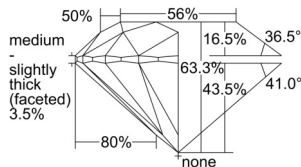

GIA®

FACSIMILE

GIA REPORT 2506452829

Verify this report at GIA.edu

GIA NATURAL DIAMOND DOSSIER®

September 19, 2024
GIA Report Number 2506452829
Shape and Cutting Style ..... Round Brilliant
Measurements ..... 5.60 - 5.64 x 3.56 mm

GRADING RESULTS

Carat Weight ..... 0.70 carat
Color Grade ..... E
Clarity Grade VS1
Cut Grade ..... Excellent

ADDITIONAL GRADING INFORMATION

Polish ..... Excellent
Symmetry ..... Excellent
Fluorescence ..... None
Clarity Characteristics..... Crystal, Cloud, Needle, Pinpoint
Inscription(s): GIA 2506452829

PROPORTIONS

Profile to actual proportions