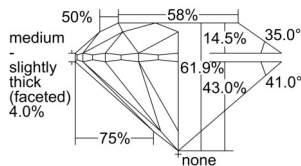

GIA®

FACSIMILE

GIA REPORT 2506452943

Verify this report at GIA.edu

GIA NATURAL DIAMOND DOSSIER®

September 20, 2024
GIA Report Number 2506452943
Shape and Cutting Style ..... Round Brilliant
Measurements ..... 5.71 - 5.73 x 3.54 mm

GRADING RESULTS

Carat Weight ..... 0.72 carat
Color Grade ..... E
Clarity Grade SI2
Cut Grade ..... Excellent

ADDITIONAL GRADING INFORMATION

Polish ..... Excellent
Symmetry ..... Excellent
Fluorescence ..... None
Clarity Characteristics ..... Cloud
Inscription(s): GIA 2506452943

PROPORTIONS

Profile to actual proportions

GRADING SCALES

GIA COLOR SCALE	GIA CLARITY SCALE	GIA CUT SCALE	
D	FLAWLESS	EXCELLENT	
E	INTERNALLY FLAWLESS		
F		VVS₁	VERY GOOD
G	VVS₂		
H	VS₁	GOOD	
I	VS₂		
J	SI₁	FAIR	
K	SI₂		
L	I₁	POOR	
M			
N			
O	I₂		
P			
Q			
R	I₃		
S			
T			
U			
V			
W			
X			
Y			
Z