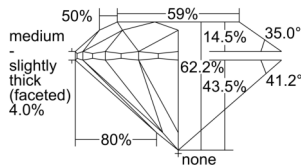

GIA®

FACSIMILE

GIA REPORT 2506453929

Verify this report at GIA.edu

GIA NATURAL DIAMOND DOSSIER®

September 20, 2024
GIA Report Number 2506453929
Shape and Cutting Style ..... Round Brilliant
Measurements ..... 4.37 - 4.41 x 2.73 mm

GRADING RESULTS

Carat Weight ..... 0.32 carat
Color Grade ..... D
Clarity Grade S11
Cut Grade ..... Excellent

ADDITIONAL GRADING INFORMATION

Polish ..... Excellent
Symmetry ..... Excellent
Fluorescence ..... None
Clarity Characteristics ..... Crystal
Inscription(s): GIA 2506453929

PROPORTIONS

Profile to actual proportions