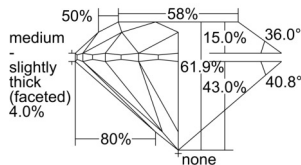

GIA®

FACSIMILE

GIA NATURAL DIAMOND DOSSIER®

September 19, 2024
GIA Report Number 2506456823
Shape and Cutting Style ..... Round Brilliant
Measurements ..... 4.28 - 4.30 x 2.66 mm

GRADING RESULTS

Carat Weight ..... 0.30 carat
Color Grade ..... F
Clarity Grade VS1
Cut Grade ..... Excellent

ADDITIONAL GRADING INFORMATION

Polish ..... Excellent
Symmetry ..... Excellent
Fluorescence ..... Faint
Clarity Characteristics..... Crystal, Needle, Pinpoint
Inscription(s): GIA 2506456823

GIA REPORT 2506456823

Verify this report at GIA.edu

PROPORTIONS

Profile to actual proportions

GRADING SCALES

GIA COLOR SCALE	GIA CLARITY SCALE	GIA CUT SCALE	
D	FLAWLESS	EXCELLENT	
E	INTERNALLY FLAWLESS		
F		VVS₁	VERY GOOD
G	VVS₂		
H	VS₁	GOOD	
I	VS₂		
J	SI₁	FAIR	
K	SI₂		
L	I₁	POOR	
M	I₂		
N	I₃		
O			
P			
Q			
R			
S			
T			
U			
V			
W			
X			
Y			
Z