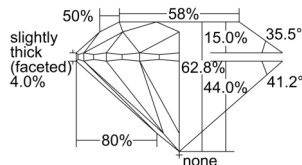

GIA®

FACSIMILE

GIA REPORT 2506460059

Verify this report at GIA.edu

GIA NATURAL DIAMOND DOSSIER®

September 23, 2024
GIA Report Number 2506460059
Shape and Cutting Style ..... Round Brilliant
Measurements ..... 5.69 - 5.73 x 3.59 mm

GRADING RESULTS

Carat Weight ..... 0.73 carat
Color Grade ..... F
Clarity Grade VS1
Cut Grade ..... Excellent

ADDITIONAL GRADING INFORMATION

Polish ..... Excellent
Symmetry ..... Excellent
Fluorescence ..... Medium Blue
Clarity Characteristics ..... Cloud
Inscription(s): GIA 2506460059

PROPORTIONS

Profile to actual proportions

GRADING SCALES

GIA COLOR SCALE

COLOURESS	D
	E
	F
	G
	H
NEAR COLOURESS	I
	J
	K
	L
FAIN	M
	N
	O
	P
VERY LIGHT	Q
	R
	S
	T
	U
	V
	W
	X
	Y
LIGHT	Z

GIA CLARITY SCALE

	FLAWLESS
	INTERNALLY FLAWLESS
VERY VERY SLIGHTLY INCLUDED	VVS₁
	VVS₂
VERY SLIGHTLY INCLUDED	VS₁
	VS₂
SLIGHTLY INCLUDED	SI₁
	SI₂
	I₁
	I₂
INCLUDED	I₃

GIA CUT SCALE

	EXCELLENT
	VERY GOOD
	GOOD
	FAIR
	POOR