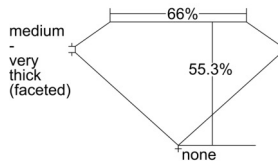

GIA®

FACSIMILE

GIA REPORT 2506462885

Verify this report at gia.edu

GIA NATURAL DIAMOND DOSSIER®

September 20, 2024
GIA Report Number 2506462885
Shape and Cutting Style ..... Heart Brilliant
Measurements ..... 4.17 x 4.86 x 2.69 mm

GRADING RESULTS

Carat Weight ..... 0.32 carat
Color Grade ..... D
Clarity Grade ..... Internally Flawless

ADDITIONAL GRADING INFORMATION

Polish ..... Excellent
Symmetry ..... Very Good
Fluorescence ..... None
Clarity Characteristics ..... Minor Details of Polish
Inspection(s): GIA 2506462885

PROPORTIONS

Profile not to actual proportions

GRADING SCALES

GIA COLOR SCALE		GIA CLARITY SCALE	
COLORLESS	D	VERY VERY SLIGHTLY INCLUDED	FLAWLESS
	E		INTERNALLY FLAWLESS
	F		VVS₁
	G		VVS₂
	H		VS₁
	I		VS₂
	J		SI₁
	K		SI₂
	L		I₁
	M		I₂
NEAR COLORLESS	N	SLIGHTLY INCLUDED	I₃
	O		
	P		
	Q		
FAINT	R	INCLUDED	
	S		
	T		
	U		
VERT LIGHT	V		
	W		
	X		
	Y		
LIGHT	Z