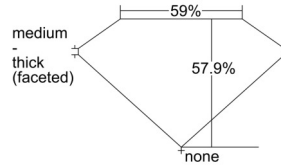

GIA®

FACSIMILE

GIA REPORT 2506469091

Verify this report at GIA.edu

GIA NATURAL DIAMOND DOSSIER®

September 20, 2024
GIA Report Number 2506469091
Shape and Cutting Style ..... Heart Brilliant
Measurements ..... 5.37 x 6.29 x 3.64 mm

GRADING RESULTS

Carat Weight ..... 0.72 carat
Color Grade I
Clarity Grade VS2

ADDITIONAL GRADING INFORMATION

Polish ..... Excellent
Symmetry ..... Very Good
Fluorescence ..... None
Clarity Characteristics ..... Cloud, Crystal
Inscription(s): GIA 2506469091

PROPORTIONS

Profile not to actual proportions

GRADING SCALES

GIA COLOR SCALE		GIA CLARITY SCALE	
COLORLESS	D	VERY VERY SLIGHTLY INCLUDED	FLAWLESS
	E		INTERNALLY FLAWLESS
	F		VVS₁
	G		VVS₂
	H		VS₁
	I		VS₂
	J		SI₁
	K		SI₂
	L		I₁
	M		I₂
NEAR COLORLESS	N	SLIGHTLY INCLUDED	I₃
	O		
	P		
	Q		
FAINT	R	INCLUDED	
	S		
	T		
	U		
VERY LIGHT	V		
	W		
	X		
	Y		
LIGHT	Z