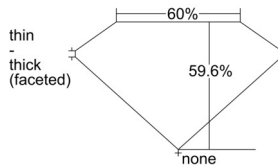

GIA®

FACSIMILE

GIA REPORT 2506469884

Verify this report at GIA.edu

GIA NATURAL DIAMOND DOSSIER®

September 20, 2024
GIA Report Number 2506469884
Shape and Cutting Style ..... Heart Brilliant
Measurements ..... 5.25 x 6.17 x 3.68 mm

GRADING RESULTS

Carat Weight ..... 0.70 carat
Color Grade I
Clarity Grade VS2

ADDITIONAL GRADING INFORMATION

Polish ..... Excellent
Symmetry ..... Excellent
Fluorescence ..... None
Clarity Characteristics ..... Feather
Inscription(s): GIA 2506469884

PROPORTIONS

Profile not to actual proportions

GRADING SCALES

GIA COLOR SCALE		GIA CLARITY SCALE				
COLORLESS	D	VERY VERY SLIGHTLY INCLUDED	FLAWLESS			
	E		INTERNALLY FLAWLESS			
	F		VVS₁			
	NEAR COLORLESS	G	VERY SLIGHTLY INCLUDED	VVS₂		
		H		VS₁		
		FANT	I	SLIGHTLY INCLUDED	VS₂	
			J		SI₁	
			LIGHT	K	INCLUDED	SI₂
	L	I₁				
	M	I₂				
	N			I₃		
	O					
	P					
	Q					
	R