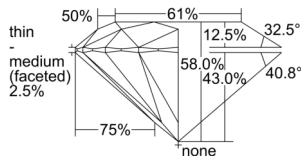

GIA®

FACSIMILE

GIA NATURAL DIAMOND DOSSIER®

September 25, 2024
GIA Report Number 2506478905
Shape and Cutting Style ..... Round Brilliant
Measurements ..... 5.18 - 5.22 x 3.02 mm

GRADING RESULTS

Carat Weight ..... 0.49 carat
Color Grade ..... G
Clarity Grade S11
Cut Grade ..... Excellent

ADDITIONAL GRADING INFORMATION

Polish ..... Excellent
Symmetry ..... Very Good
Fluorescence ..... None
Clarity Characteristics ..... Cloud, Crystal
Inscription(s): GIA 2506478905

GIA REPORT 2506478905

Verify this report at GIA.edu

PROPORTIONS

Profile to actual proportions