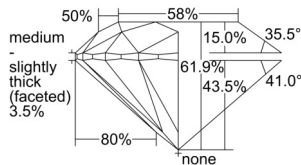

GIA®

FACSIMILE

GIA REPORT 2506479323

Verify this report at GIA.edu

GIA NATURAL DIAMOND DOSSIER®

September 23, 2024
GIA Report Number 2506479323
Shape and Cutting Style ..... Round Brilliant
Measurements ..... 5.46 - 5.48 x 3.39 mm

GRADING RESULTS

Carat Weight ..... 0.62 carat
Color Grade ..... F
Clarity Grade VVS1
Cut Grade ..... Excellent

ADDITIONAL GRADING INFORMATION

Polish ..... Excellent
Symmetry ..... Excellent
Fluorescence ..... None
Clarity Characteristics ..... Pinpoint
Inscription(s): GIA 2506479323

PROPORTIONS

Profile to actual proportions

GRADING SCALES

GIA COLOR SCALE	GIA CLARITY SCALE	GIA CUT SCALE
COLOURLESS	FLAWLESS	EXCELLENT
D	INTERNALLY FLAWLESS	
E	VVS₁	VERY GOOD
F		
G	VVS₂	
H	VS₁	GOOD
I		
J	VS₂	
K	SI₁	FAIR
L		
M	SI₂	
N	I₁	POOR
O		
P	I₂	
Q	I₃	
R		
S		
T		
U		
V		
W		
X		
Y		
Z