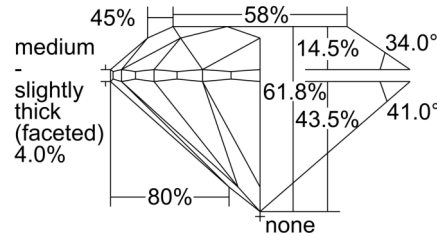

GIA NATURAL DIAMOND GRADING REPORT

September 24, 2024

GIA Report Number ..... 2506482958

Shape and Cutting Style ..... Round Brilliant

Measurements ..... 6.41 - 6.45 x 3.97 mm

GRADING RESULTS

Carat Weight ..... 1.02 carat

**Comments:** Additional clouds, pinpoints and surface graining are not shown.

PROPORTIONS

Profile to actual proportions

CLARITY CHARACTERISTICS

KEY TO SYMBOLS\*

-  Twinning Wisp
-  Crystal
-  Feather
-  Cloud
-  Needle

\* Red symbols denote internal characteristics (inclusions). Green or black symbols denote external characteristics (blemishes). Diagram is an approximate representation of the diamond, and symbols shown indicate type, position, and approximate size of clarity characteristics. All clarity characteristics may not be shown. Details of finish are not shown.