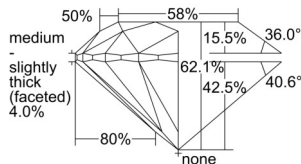

GIA®

FACSIMILE

GIA REPORT 2506486946

Verify this report at GIA.edu

GIA NATURAL DIAMOND DOSSIER®

September 24, 2024
GIA Report Number 2506486946
Shape and Cutting Style ..... Round Brilliant
Measurements ..... 5.21 - 5.25 x 3.25 mm

GRADING RESULTS

Carat Weight ..... 0.55 carat
Color Grade ..... G
Clarity Grade VVS1
Cut Grade ..... Excellent

ADDITIONAL GRADING INFORMATION

Polish ..... Excellent
Symmetry ..... Excellent
Fluorescence ..... None
Clarity Characteristics ..... Pinpoint
Inscription(s): GIA 2506486946

PROPORTIONS

Profile to actual proportions

GRADING SCALES

GIA COLOR SCALE	GIA CLARITY SCALE	GIA CUT SCALE	
D	FLAWLESS	EXCELLENT	
E	INTERNALLY FLAWLESS		
F		VVS₁	VERY GOOD
G	VVS₂		
H	VS₁	GOOD	
I	VS₂		
J	SI₁	FAIR	
K	SI₂		
L	I₁	POOR	
M			
N			
O	I₂		
P			
Q			
R	I₃		
S			
T			
U			
V			
W			
X			
Y			
Z