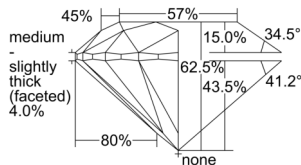

GIA®

FACSIMILE

GIA REPORT 2506493831

Verify this report at GIA.edu

GIA NATURAL DIAMOND DOSSIER®

September 25, 2024
GIA Report Number 2506493831
Shape and Cutting Style ..... Round Brilliant
Measurements ..... 4.74 - 4.76 x 2.97 mm

GRADING RESULTS

Carat Weight ..... 0.41 carat
Color Grade ..... D
Clarity Grade S11
Cut Grade ..... Excellent

ADDITIONAL GRADING INFORMATION

Polish ..... Excellent
Symmetry ..... Excellent
Fluorescence ..... None
Clarity Characteristics ..... Cloud, Crystal, Feather
Inscription(s): GIA 2506493831

PROPORTIONS

Profile to actual proportions