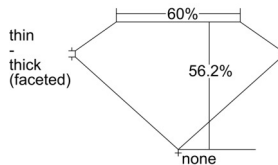

GIA®

FACSIMILE

GIA REPORT 2506494734

Verify this report at GIA.edu

GIA NATURAL DIAMOND DOSSIER®

September 25, 2024
GIA Report Number 2506494734
Shape and Cutting Style ..... Heart Brilliant
Measurements ..... 5.89 x 6.83 x 3.84 mm

GRADING RESULTS

Carat Weight ..... 0.91 carat
Color Grade ..... F
Clarity Grade VS2

ADDITIONAL GRADING INFORMATION

Polish ..... Excellent
Symmetry ..... Excellent
Fluorescence ..... None
Clarity Characteristics..... Feather, Crystal, Cloud, Cavity
Inspection(s): GIA 2506494734

PROPORTIONS

Profile not to actual proportions

GRADING SCALES

GIA COLOR SCALE		GIA CLARITY SCALE			
COLORLESS	D	VERY VERY SLIGHTLY INCLUDED	FLAWLESS		
	E		INTERNALLY FLAWLESS		
	F	VERY SLIGHTLY INCLUDED	VVS₁		
	G		VVS₂		
	H		VS₁		
	NEAR COLORLESS	I	SLIGHTLY INCLUDED	VS₂	
		J		SI₁	
		FAINT	K	INCLUDED	SI₂
			L		I₁
			M		I₂
VERT LIGHT	N	INCLUDED	I₃		
	O				
	P				
	Q				
	R				
LIGHT	S				
	T				
	U				
	V				
	W				
X					
Y					
Z