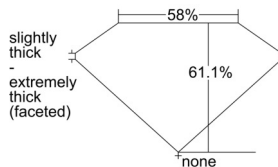

GIA®

FACSIMILE

GIA REPORT 2506494988

Verify this report at GIA.edu

GIA NATURAL DIAMOND DOSSIER®

September 26, 2024
GIA Report Number 2506494988
Shape and Cutting Style ..... Heart Brilliant
Measurements ..... 5.51 x 6.55 x 4.00 mm

GRADING RESULTS

Carat Weight ..... 0.90 carat
Color Grade ..... K
Clarity Grade VS1

ADDITIONAL GRADING INFORMATION

Polish ..... Excellent
Symmetry ..... Excellent
Fluorescence ..... None
Clarity Characteristics..... Cloud, Crystal, Feather, Needle
Inscription(s): GIA 2506494988

PROPORTIONS

Profile not to actual proportions

GRADING SCALES

GIA COLOR SCALE		GIA CLARITY SCALE			
COLORLESS	D	VERY VERY SLIGHTLY INCLUDED	FLAWLESS		
	E		INTERNALLY FLAWLESS		
	F	VERY SLIGHTLY INCLUDED	VS₁		
	G		VS₂		
	H		VS₁		
	NEAR COLORLESS	I	SLIGHTLY INCLUDED	SI₁	
		J		SI₂	
		FAINT	K	INCLUDED	I₁
			L		I₂
			M		I₃
N					
VERT LIGHT	O				
	P				
	Q				
	R				
	LIGHT	S			
		T			
U					
V					
	W				
	X				
	Y				
	Z