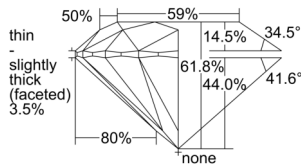

GIA®

FACSIMILE

GIA REPORT 2506494996

Verify this report at GIA.edu

GIA NATURAL DIAMOND DOSSIER®

September 25, 2024
GIA Report Number 2506494996
Shape and Cutting Style ..... Round Brilliant
Measurements ..... 4.51 - 4.54 x 2.79 mm

GRADING RESULTS

Carat Weight ..... 0.35 carat
Color Grade ..... G
Clarity Grade S11
Cut Grade ..... Excellent

ADDITIONAL GRADING INFORMATION

Polish ..... Excellent
Symmetry ..... Excellent
Fluorescence ..... None
Clarity Characteristics ..... Crystal
Inscription(s): GIA 2506494996

PROPORTIONS

Profile to actual proportions